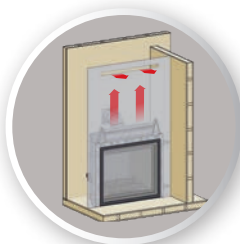

Cool Surface System

The included Cool Surface System protects any valuables hung above the fireplace by channeling heat safely behind the wall.