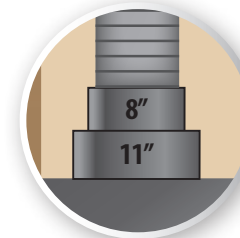

Versatile Venting

The U44 offers versatile venting with the option of an 11" and 8" venting configuration.