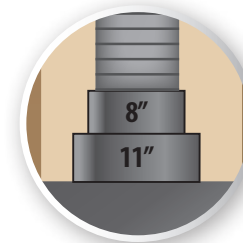

Versatile Venting

The U37 offers versatile venting with the option of an 11" and 8" venting configuration.